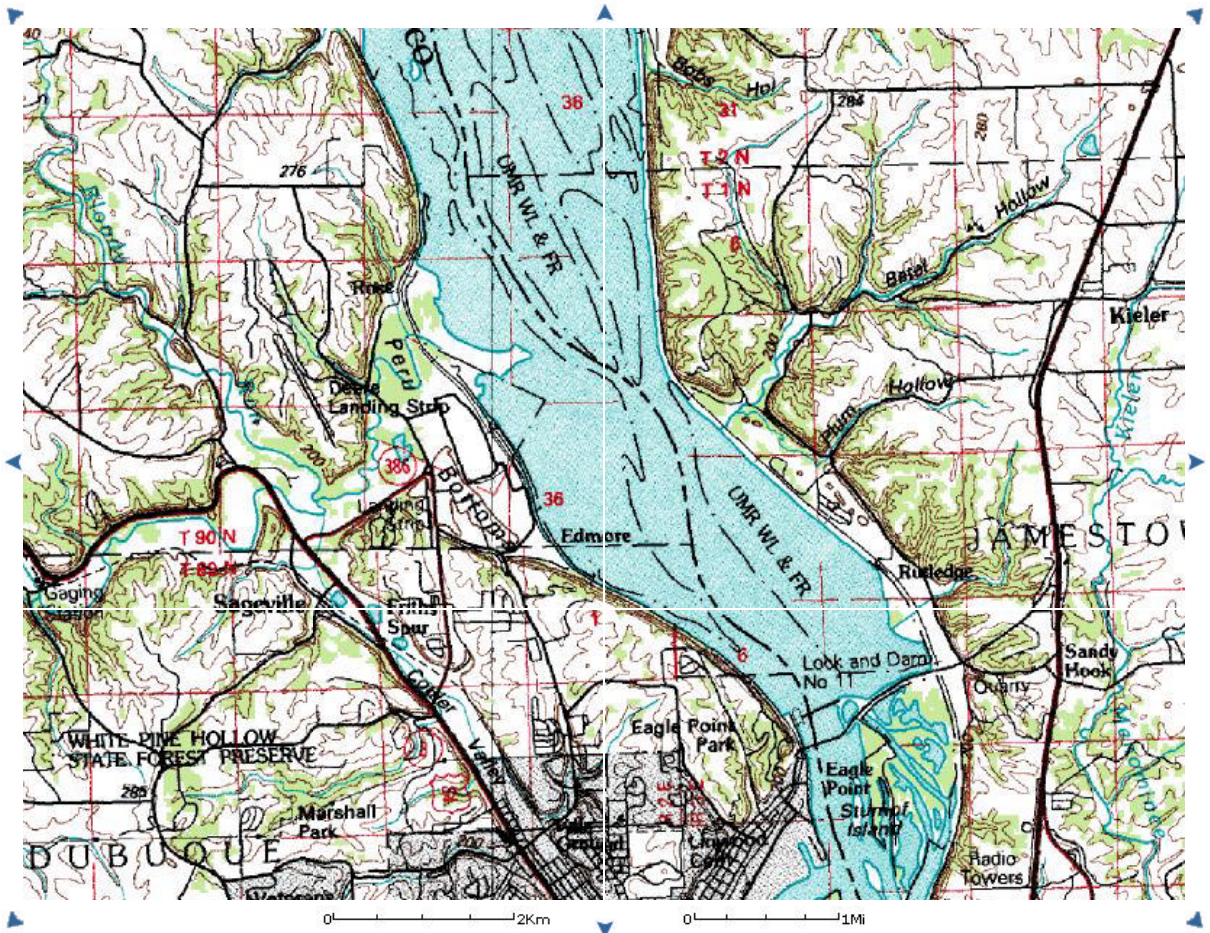

- Advanced Find
- Famous Places
- Web Services
- About

Related Links:

Other Imagery:

Aerial Photo 17 Apr 1994

Partners:

Waterproof Map

ClickWeather.com

Click to get Weather Forecast Maps for this point

Powered by INFOWeather

House and Home:

Schools, Crime and Demographics for 52001

Schools, Crime and Demographics for 53807

Schools, Crime and Demographics for 53811

7 km N of Dubuque, Iowa, United States 01 Jul 1984

Image courtesy of the U.S. Geological Survey

Source=242839 Center=(-90.6512,42.5651) 0ms Running Time

© 2004 Microsoft Corporation.

[Terms of Use](#) [Privacy Statement](#)

Sponsored By

Server=TK2TERRAWE11